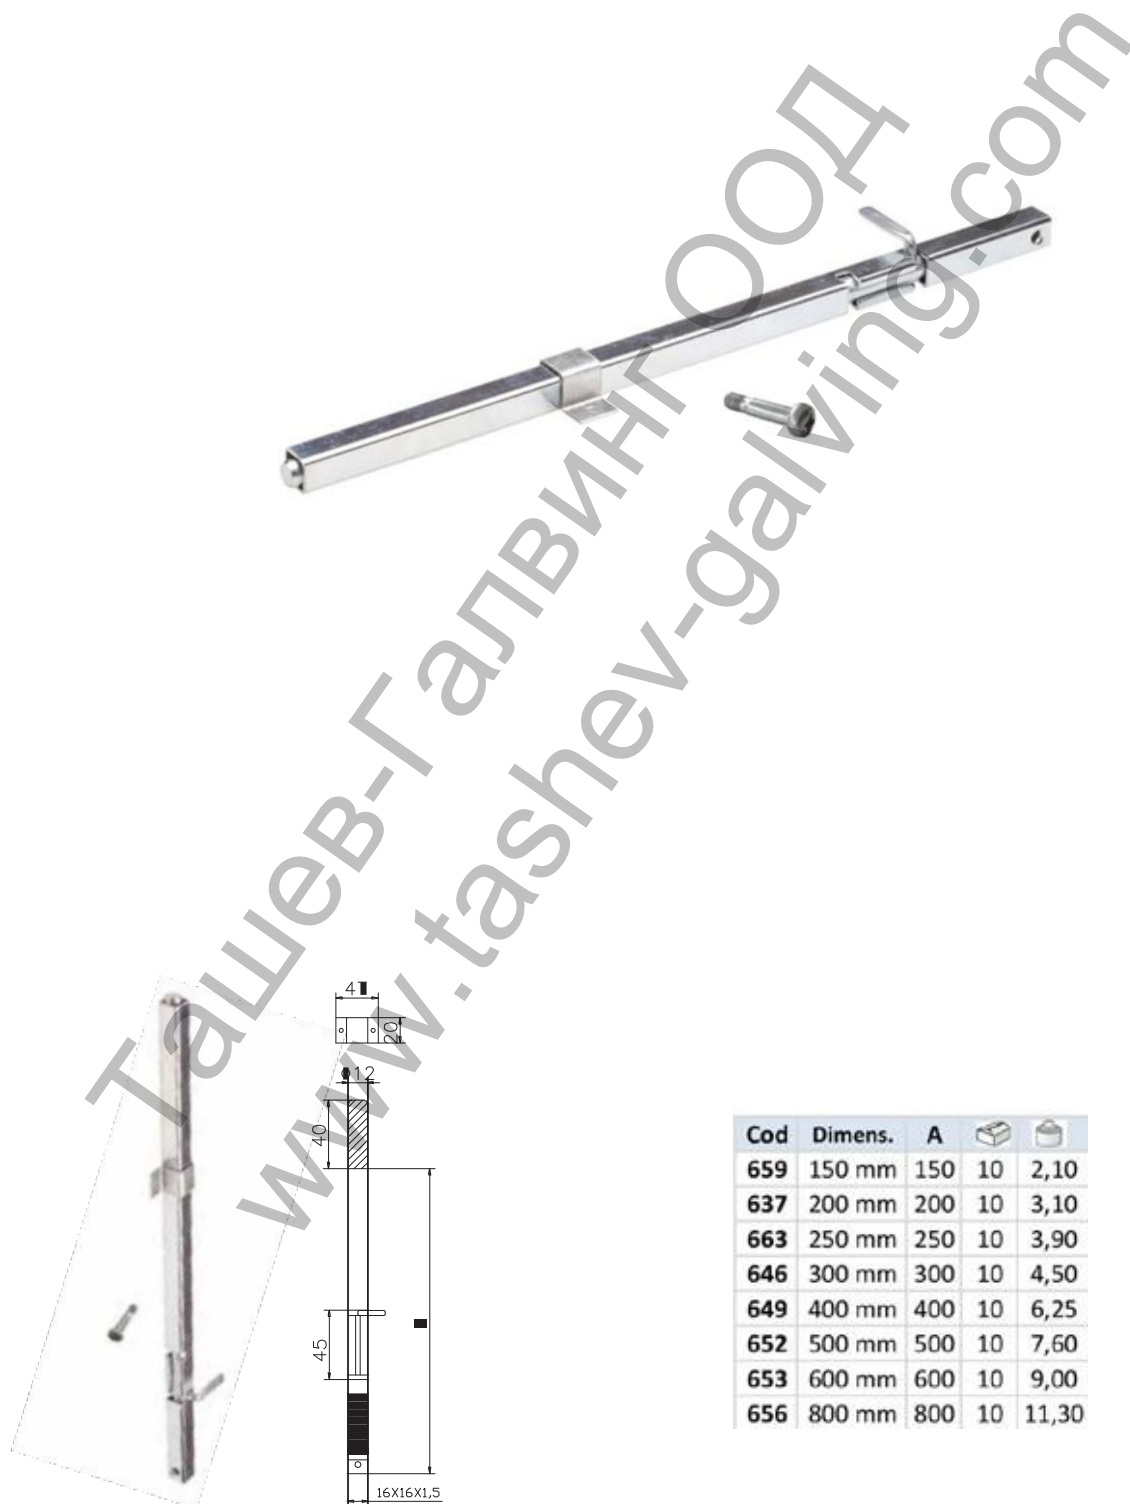

Сюрме Estebro® за входна врата квадратно с пружина 200 мм

Family: Bolts

Material: Bolt of F-211 steel

Finish: Zinc-plated

Description: Component used to prevent the involuntary opening of the door. The bolt, pushed by a spring, is displaced by the activation of the puller which operates as an anchorage. It has a hole for its fixing, or it can also be fixed by welding.

Apart from the folded puller, it is supplied with a M.6 screw that can be exchanged.

Продукт: [Сюрме Estebro® за входна врата квадратно с пружина 200 мм](#)

Категория: [Сюрмета и резета](#)

Бранд: [Estebro®](#)